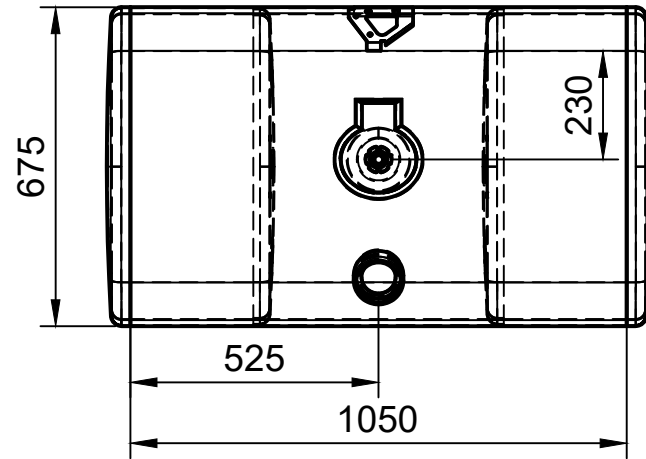

A (1:10)

1/2" MALE-FEMALE TREAD

DAF OEM: 1681816 - 1437728

KOCAELI METAL DEPO
+902623711442-46
gokhan.tunali@kmd.com.tr
www.kmd.com.tr

TITLE:
510X675X1150 DAF FUEL TANK

PRODUCT CODE: 5167115001	DATE:	LITER: 340 L
-----------------------------	-------	-----------------

DRAWN :	MATERIAL: ALUMINIUM ALOY 5754 (2.5 mm)	
---------	--	--

APPROVED:	WEIGHT :	DWG NO:
-----------	----------	---------

CUSTOMER:	SCALE : 1:16	SHEET 1 OF 1	A4
-----------	--------------	--------------	----